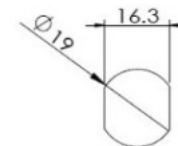

Item number:

14.60.481-0

Units	Box	Carton	HS Code	Barcode
Pcs.	20	100	8301300000	 5704866529105

Battery: CR2450
Standby time: > 1 year
Battery service life: > 2000 on - off cycles

Core turn direction

Installation hole size
for wooden cabinet
doors

Installation hole size
for steel
cabinet doors

SISO A/S

Mileparken 11
DK-2740 Skovlunde
Denmark
VAT: DK24786013

Phone +45 45 830 900

www.siso.dk
siso@siso.dk

Danske Bank
Nytorv Branch
Copenhagen
SWIFT: DABADKKK