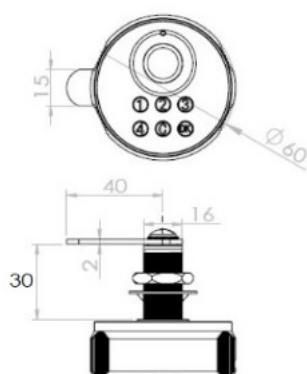

PRODUCT SHEET

Description:

Elec. Finger Touch/Key Pad Cam Lock "Phil", RH, $\varnothing 19 \times 30$, Black / Silver Knob $\varnothing 60$ mm, Straight Cam A04 ce: 40mm, 90 DG Turn, Private Usage Only, Powered by CR 2450 Battery (Not included, W/USB C Plug for External Power Supply

Item number:

14.60.481-0

Units	Box	Carton	HS Code	Barcode
Pcs.	20	100	8301300000	 5704866529105

Battery: CR2450
Standby time: > 1 year
Battery service life: > 2000 on - off cycles

Core turn direction

Installation hole size
for wooden cabinet
doors

Installation hole size
for steel
cabinet doors

SISO A/S

Mileparken 11
DK-2740 Skovlunde
Denmark
VAT: DK24786013

Phone +45 45 830 900

www.siso.dk
siso@siso.dk

Danske Bank
Nytorv Branch
Copenhagen
SWIFT: DABADKKK